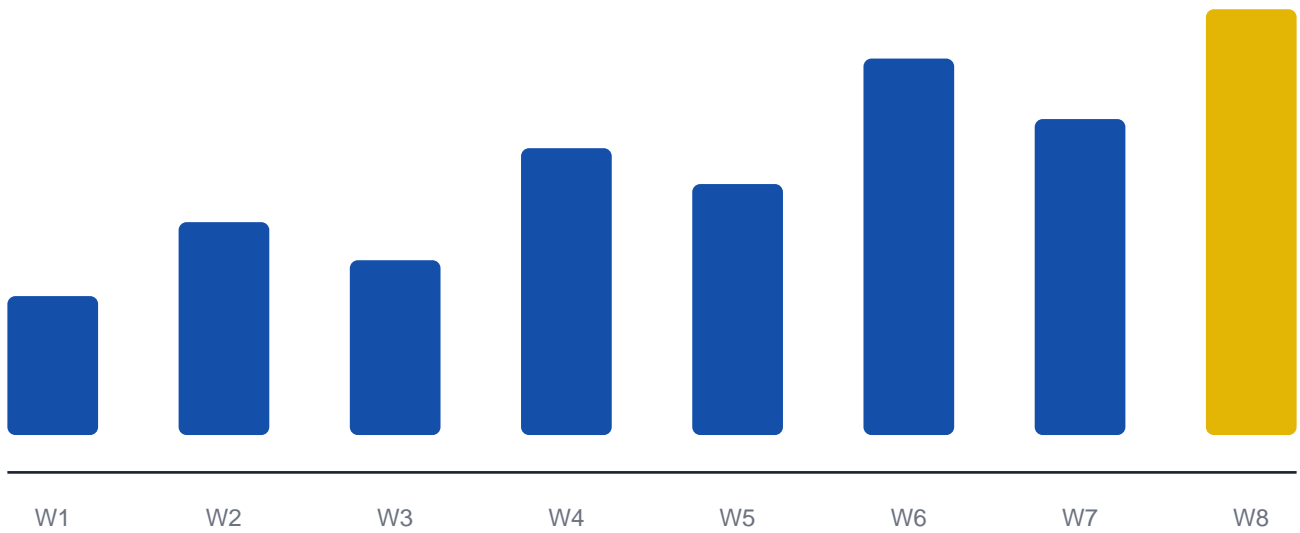

DATASHEET

Render performance

Pure-TypeScript PDF engine, measured on a laptop, single thread

2.4s

1,000 invoices
rendered end to end

0

native deps
no browser, no JVM

~97%

font subset
embedded TrueType

13/13

PDF/A-3 checks
ZUGFeRD conformant

Throughput, pages per second over eight builds

Page sizes	A6 to A3, Letter, custom	Images	JPEG, PNG, BoxFit
Fonts	standard-14 + TrueType	Pagination	text, tables, images
Output	PDF 1.7, PDF/A-3	E-invoice	EN 16931 CII + UBL